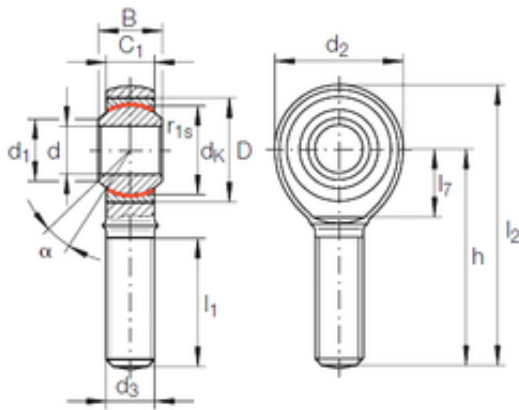

6 mm x 16 mm x 9 mm INA GAKR 6 PW plain bearings

Bearing No. GAKR 6 PW

Size	6x16x9 mm
Bore Diameter	6 mm
Outer Diameter	16 mm
Width	9 mm
d	6 mm
D	16 mm
B	9 mm
d1	8,9 mm
d2	20 mm
dk	12,7 mm
h	36 mm
l1 min.	21 mm
l2 max.	46 mm
r1 min.	0,3 mm
C1	6,75 mm
Thread (G)	M6
Angle	13 °
Weight	0,02 Kg
Basic dynamic load rating (C)	7,65 kN

GAKR 6 PW Bearing 2D drawings and 3D CAD models