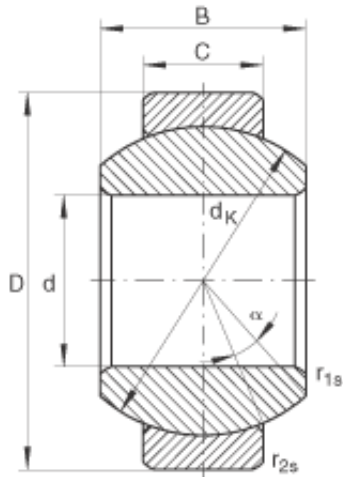

AURORA Bearing Supply Co., Ltd.

INA GE6-FO plain bearings

Bearing No. GE6-FO

Size	6x16x9 mm
Bore Diameter	6 mm
Outer Diameter	16 mm
Width	9 mm
C	5 mm
$D_{a \min}$	12,5 mm
$d_{a \max}$	9,3 mm
d_K	13 mm
$r_{1s \min}$	0,3 mm
$r_{2s \min}$	0,3 mm
alf (°)	21
Weight (kg)	0,008
C_r (N)	5500
C_{0r} (N)	27500

GE6-FO Bearing 2D drawings and 3D CAD models