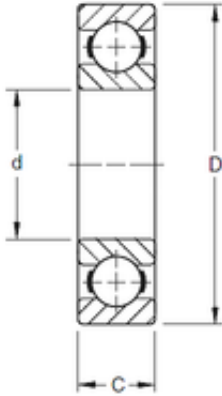

## AURORA Bearing Supply Co., Ltd.

400 mm x 600 mm x 90 mm Timken 9180K  
deep groove ball bearings

Bearing No. 9180K

Size	400x600x90 mm
Bore Diameter	400 mm
Outer Diameter	600 mm
Width	90 mm
d	400 mm
D	600 mm
B	90 mm
C	90 mm
Weight	— Kg
Basic dynamic load rating (C)	550000 kN

9180K Bearing 2D drawings and 3D CAD models