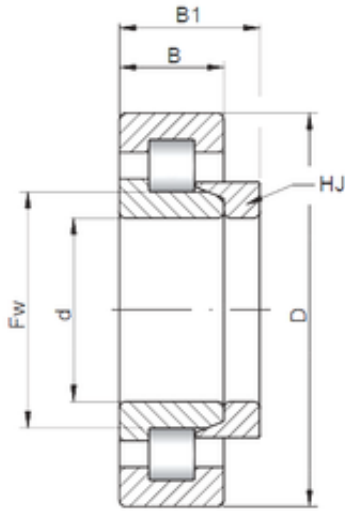

AURORA Bearing Supply Co., Ltd.

400 mm x 600 mm x 90 mm Loyal NH1080 cylindrical roller bearings

Bearing No. NH1080

Size	400x600x90 mm
Bore Diameter	400 mm
Outer Diameter	600 mm
Width	90 mm
d	400 mm
Fw	450 mm
D	600 mm
B	90 mm
C	90 mm
B1	23 mm
B2	43 mm
Weight	101,5 Kg
Basic dynamic load rating (C)	1400 kN
Basic static load rating (C0)	2310 kN
(Grease) Lubrication Speed	780 r/min

NH1080 Bearing 2D drawings and 3D CAD models