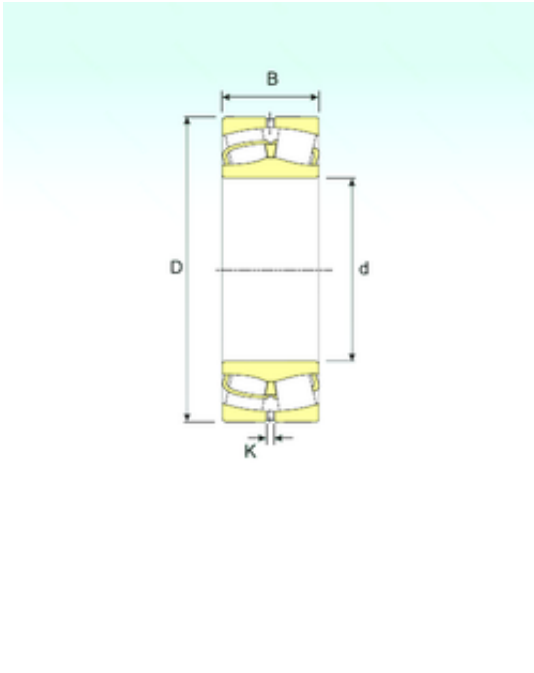

AURORA Bearing Supply Co., Ltd.

23164 Bearing 2D drawings and 3D CAD models

320 mm x 540 mm x 176 mm ISB 23164
spherical roller bearings

Bearing No. 23164

Size	320x540x176 mm
Bore Diameter	320 mm
Outer Diameter	540 mm
Width	176 mm
d	320 mm
D	540 mm
B	176 mm
C	176 mm
K	12 mm
Weight	165 Kg
Basic dynamic load rating (C)	3675 kN
Basic static load rating (C0)	5880 kN
(Grease) Lubrication Speed	841,5 r/min