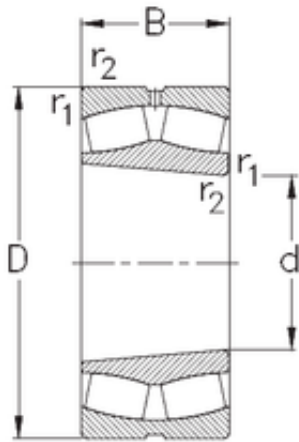

AURORA Bearing Supply Co., Ltd.

320 mm x 540 mm x 176 mm NKE 23164-K-MB-W33 spherical roller bearings

Bearing No. 23164-K-MB-W33

Size	320x540x176 mm
Bore Diameter	320 mm
Outer Diameter	540 mm
Width	176 mm
d	320 mm
D	540 mm
B	176 mm
C	176 mm
r1 min.	5 mm
r2 min.	5 mm
Weight	170 Kg
Basic dynamic load rating (C)	3020 kN
Basic static load rating (C0)	5390 kN
Limiting speed	1100 r/min
Calculation factor (e)	0,32
Calculation factor (Y0)	2
Calculation factor (Y1)	2

23164-K-MB-W33 Bearing 2D drawings and 3D CAD models