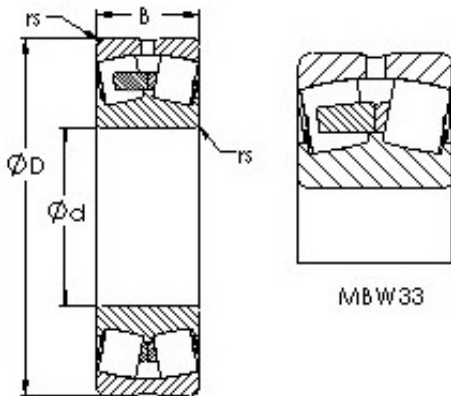

AURORA Bearing Supply Co., Ltd.

AST 23138MBW33 spherical roller bearings

Bearing No. 23138MBW33

Size	190x320x104 mm
Bore Diameter	190 mm
Outer Diameter	320 mm
Width	104 mm
Bearing Type	straight bore, lube groove and holes
Bore Dia (d)	190.0000
Outer Dia (D)	320.0000
Width (B)	104.0000
Radius (min) (rs)	3.000
Dynamic Load Rating (Cr)	1,320,000
Static Load Rating (Cor)	2,290,000
Max Speed (Grease) (X000 RPM)	1
Max Speed (Oil) (X000 RPM)	1
Weight (g)	36,780.00
Material	52100 Chrome steel, or equivalent

23138MBW33 Bearing 2D drawings and 3D CAD models