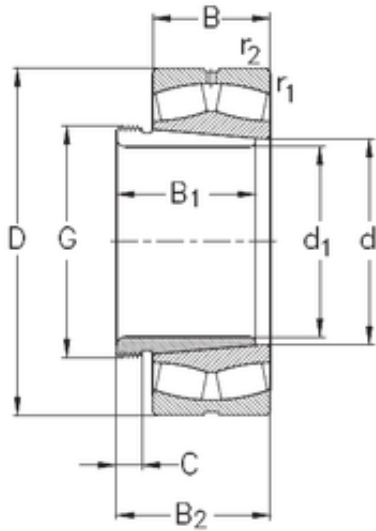

AURORA Bearing Supply Co., Ltd.

190 mm x 320 mm x 104 mm NKE 23138-K-MB-W33+AH3138 spherical roller bearings

Bearing No. 23138-K-MB-W33+AH3138

Size	190x320x104 mm
Bore Diameter	190 mm
Outer Diameter	320 mm
Width	104 mm
d	190 mm
d1	180 mm
D	320 mm
B	104 mm
C	104 mm
r1 min.	3 mm
r2 min.	3 mm
B1	125 mm
B2	131 mm
C	20 mm
Thread (G)	Tr 210x4
Weight	42,4 Kg
Basic dynamic load rating (C)	1130 kN
Basic static load rating (C0)	1840 kN
Limiting speed	2000 r/min
Calculation factor (e)	0,32
Calculation factor (Y0)	2
Calculation factor (Y1)	2,1

23138-K-MB-W33+AH3138 Bearing 2D drawings and 3D CAD models