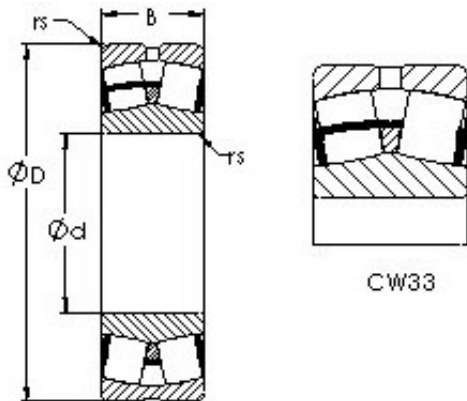

## AST 23032CW33 spherical roller bearings

Bearing No. 23032CW33

Size	160x240x60 mm
Bore Diameter	160 mm
Outer Diameter	240 mm
Width	60 mm
Bearing Type	straight bore, lube groove and holes
Bore Dia (d)	160.0000
Outer Dia (D)	240.0000
Width (B)	60.0000
Radius (min) (rs)	2.100
Dynamic Load Rating (Cr)	610,000
Static Load Rating (Cor)	1,060,000
Max Speed (Grease) (X000 RPM)	1
Max Speed (Oil) (X1000 RPM)	2
Weight (g)	9,790.00
Material	52100 Chrome steel, or equivalent

23032CW33 Bearing 2D drawings and 3D CAD models