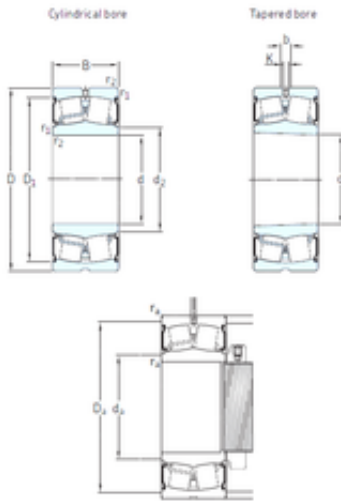

AURORA Bearing Supply Co., Ltd.

160 mm x 240 mm x 60 mm SKF
23032-2CS5K/VT143 spherical roller bearings

Bearing No. 23032-2CS5K/VT143

Size	160x240x60 mm
Bore Diameter	160 mm
Outer Diameter	240 mm
Width	60 mm
d	160 mm
D	240 mm
B	60 mm
C	60 mm
b	11,1 mm
d2	177 mm
r1 min.	2,1 mm
r2 min.	2,1 mm
D1	225 mm
K	6 mm
da min.	171 mm
da max	177 mm
Da max.	229 mm
ra max.	2 mm
Weight	9,7 Kg
Basic dynamic load rating (C)	585 kN
Basic static load rating (C0)	880 kN
Fatigue load limit (Pu)	83
Limiting speed	670 r/min
Calculation factor (e)	0,2
Calculation factor (Y0)	3,2

23032-2CS5K/VT143 Bearing 2D drawings and 3D CAD models

AURORA Bearing Supply Co., Ltd.

Calculation factor (Y1)	3,4
Category	Roller Bearings
Inventory	0.0
Manufacturer Name	SKF
Minimum Buy Quantity	N/A
Weight / Kilogram	9.07
EAN	7316574114771
Product Group	B04311
d_2	177 mm
D_1	225 mm
$r_{1,2}$ min.	2.1 mm
D_a max.	229 mm
r_a max.	2 mm
Basic dynamic load rating C	615 kN
Basic static load rating C_0	880 kN
Fatigue load limit P_u	83 kN
Calculation factor e	0.2
Calculation factor Y_1	3.4
Calculation factor Y_2	5
Calculation factor Y_0	3.2
Mass bearing	9.4 kg