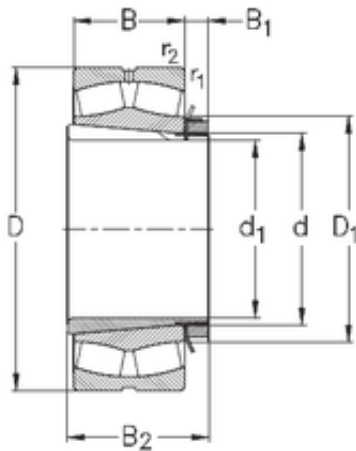

# AURORA Bearing Supply Co., Ltd.

160 mm x 240 mm x 60 mm NKE 23032-K-MB-W33+H3032 spherical roller bearings

Bearing No. 23032-K-MB-W33+H3032

23032-K-MB-W33+H3032 Bearing 2D drawings and 3D CAD models

Size	160x240x60 mm
Bore Diameter	160 mm
Outer Diameter	240 mm
Width	60 mm
d	160 mm
d1	140 mm
D	240 mm
B	60 mm
C	60 mm
r1 min.	2,1 mm
r2 min.	2,1 mm
B1	28 mm
B2	93 mm
D1	190 mm
Weight	14 Kg
Basic dynamic load rating (C)	521 kN
Basic static load rating (C0)	903 kN
Limiting speed	3000 r/min
Calculation factor (e)	0,24
Calculation factor (Y0)	2,6
Calculation factor (Y1)	2,8