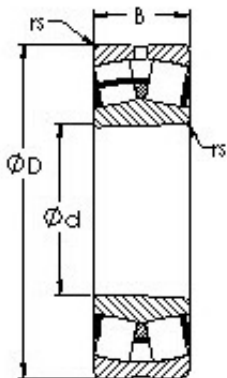

AURORA Bearing Supply Co., Ltd.

CKW33
TAPERED
BORE

AST 23032CKW33 spherical roller bearings

Bearing No. 23032CKW33

Size	160x240x60 mm
Bore Diameter	160 mm
Outer Diameter	240 mm
Width	60 mm
Bearing Type	tapered bore, lube groove & holes
Bore Dia (d)	160.0000
Outer Dia (D)	240.0000
Width (B)	60.0000
Radius (min) (rs)	2.100
Dynamic Load Rating (Cr)	610,000
Static Load Rating (Cor)	1,060,000
Max Speed (Grease) (X000 RPM)	1
Max Speed (Oil) (X1000 RPM)	2
Weight (g)	9,560.00
Material	52100 Chrome steel, or equivalent

23032CKW33 Bearing 2D drawings and 3D CAD models