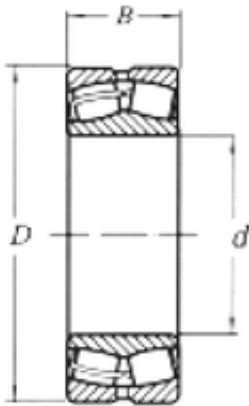

AURORA Bearing Supply Co., Ltd.

160 mm x 240 mm x 60 mm Loyal 23032MW33 spherical roller bearings

Bearing No. 23032MW33

Size	160x240x60 mm
Bore Diameter	160 mm
Outer Diameter	240 mm
Width	60 mm
d	160 mm
D	240 mm
B	60 mm
C	60 mm

23032MW33 Bearing 2D drawings and 3D CAD models