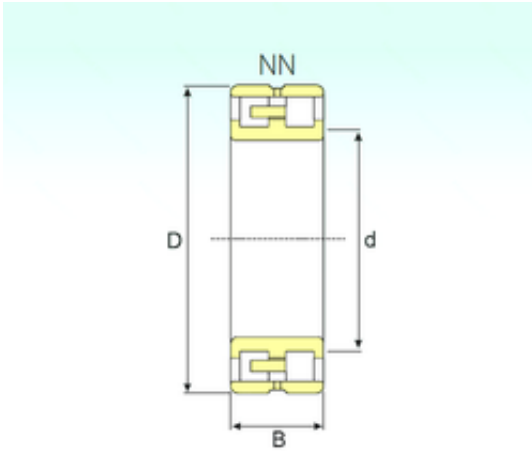

## 160 mm x 240 mm x 60 mm ISB NN 3032 K/SPW33 cylindrical roller bearings

Bearing No. NN 3032 K/SPW33

Size	160x240x60 mm
Bore Diameter	160 mm
Outer Diameter	240 mm
Width	60 mm
d	160 mm
D	240 mm
B	60 mm
C	60 mm
Weight	8,80 Kg
Basic dynamic load rating (C)	361,62 kN
Basic static load rating (C0)	641,9 kN
(Grease) Lubrication Speed	3298 r/min