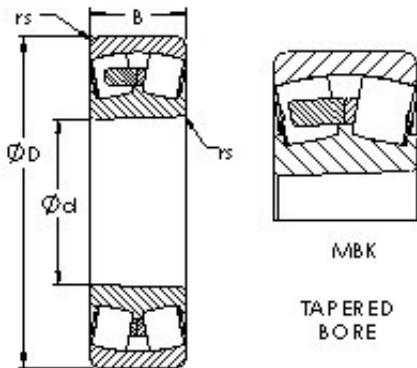

AURORA Bearing Supply Co., Ltd.

AST 24128MBK30 spherical roller bearings

Bearing No. 24128MBK30

Size	140x225x85 mm
Bore Diameter	140 mm
Outer Diameter	225 mm
Width	85 mm
Bearing Type	tapered bore
Bore Dia (d)	140.0000
Outer Dia (D)	225.0000
Width (B)	85.0000
Radius (min) (rs)	2.100
Dynamic Load Rating (Cr)	740,000
Static Load Rating (Cor)	1,280,000
Max Speed (Grease) (X000 RPM)	1
Max Speed (Oil) (X000 RPM)	1
Weight (g)	13,260.00
Material	52100 Chrome steel, or equivalent

24128MBK30 Bearing 2D drawings and 3D CAD models