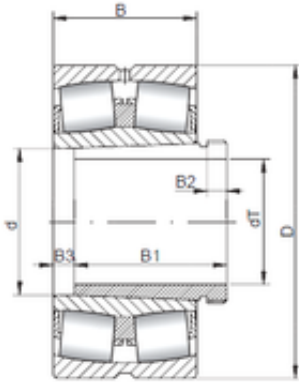

# AURORA Bearing Supply Co., Ltd.

140 mm x 225 mm x 85 mm ISO 24128  
K30CW33+AH24128 spherical roller bearings

Bearing No. 24128 K30CW33+AH24128

Size	140x225x85 mm
Bore Diameter	140 mm
Outer Diameter	225 mm
Width	85 mm
d	140 mm
d1	135 mm
D	225 mm
B	85 mm
C	85 mm
B1	10 mm
B2	14 mm

24128 K30CW33+AH24128 Bearing 2D drawings and  
3D CAD models