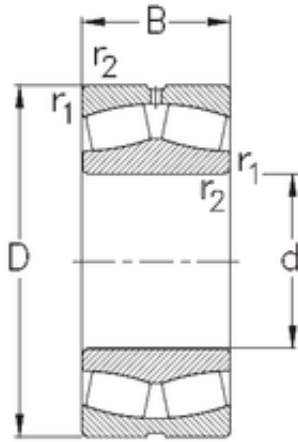

AURORA Bearing Supply Co., Ltd.

140 mm x 225 mm x 85 mm NKE 24128-CE-W33 spherical roller bearings

Bearing No. 24128-CE-W33

Size	140x225x85 mm
Bore Diameter	140 mm
Outer Diameter	225 mm
Width	85 mm
d	140 mm
D	225 mm
B	85 mm
C	85 mm
r1 min.	2,1 mm
r2 min.	2,1 mm
Weight	12,8 Kg
Basic dynamic load rating (C)	677 kN
Basic static load rating (C0)	1156 kN
Limiting speed	2400 r/min
Calculation factor (e)	0,35
Calculation factor (Y0)	1,91
Calculation factor (Y1)	1,95

24128-CE-W33 Bearing 2D drawings and 3D CAD models