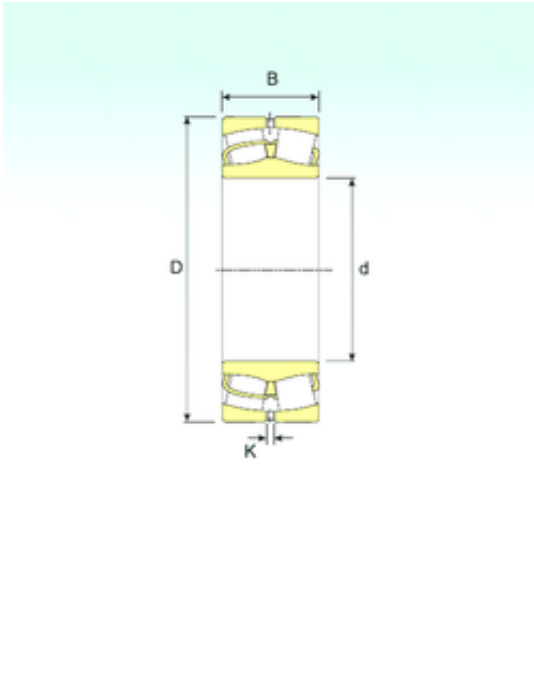

AURORA Bearing Supply Co., Ltd.

24128 Bearing 2D drawings and 3D CAD models

140 mm x 225 mm x 85 mm ISB 24128 spherical roller bearings

Bearing No. 24128

Size	140x225x85 mm
Bore Diameter	140 mm
Outer Diameter	225 mm
Width	85 mm
d	140 mm
D	225 mm
B	85 mm
C	85 mm
K	4,5 mm
Weight	13,5 Kg
Basic dynamic load rating (C)	750 kN
Basic static load rating (C0)	1137 kN
(Grease) Lubrication Speed	1836 r/min